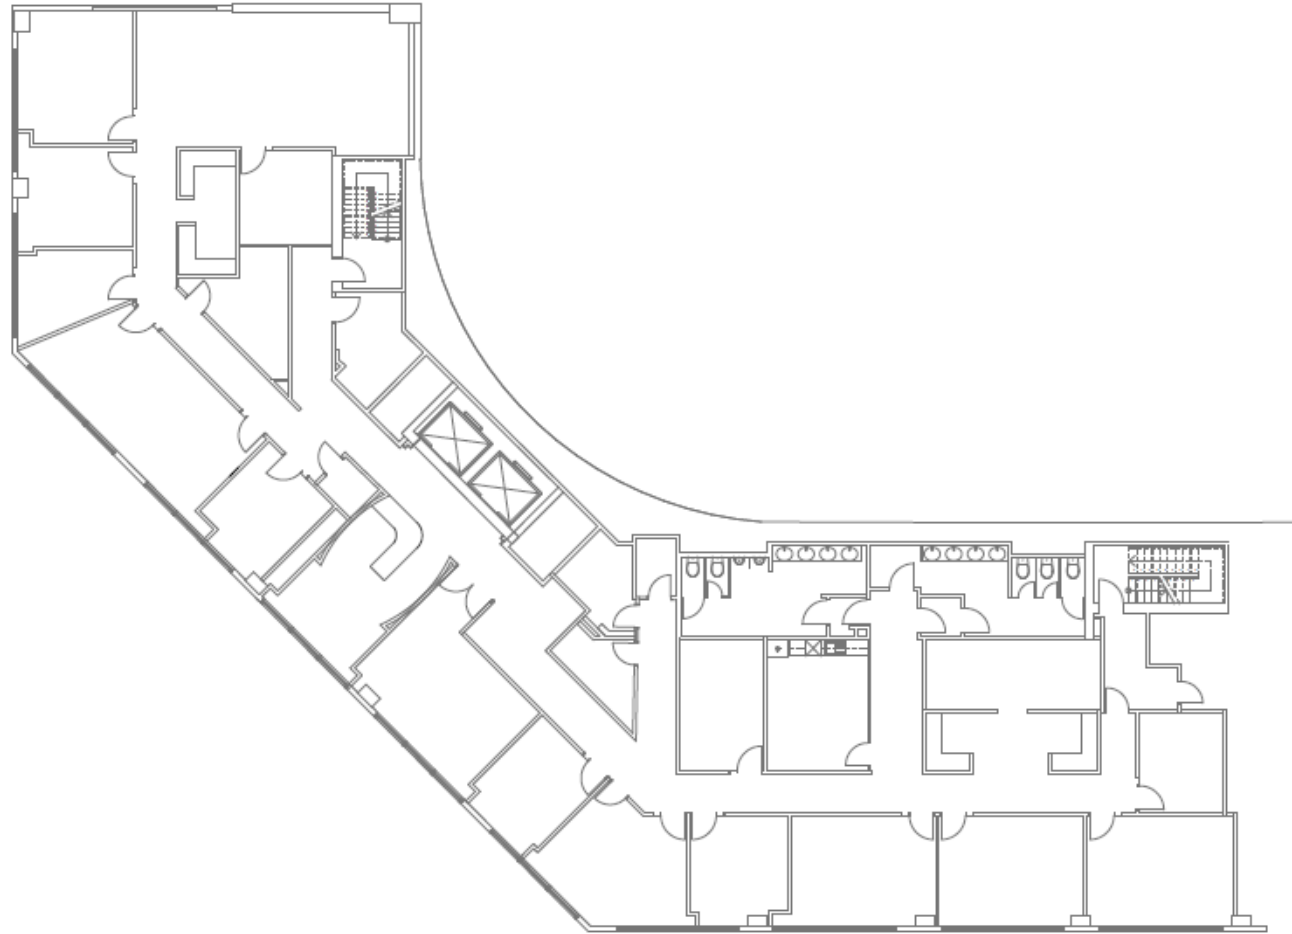

DOUGLAS ENTRANCE

CORAL GABLES, FL

Executive Tower - Suite 630 - 7,911 RSF

Represented by: Lena Weeks | Associate | 786.792.5207 | lena.weeks@cushwake.com