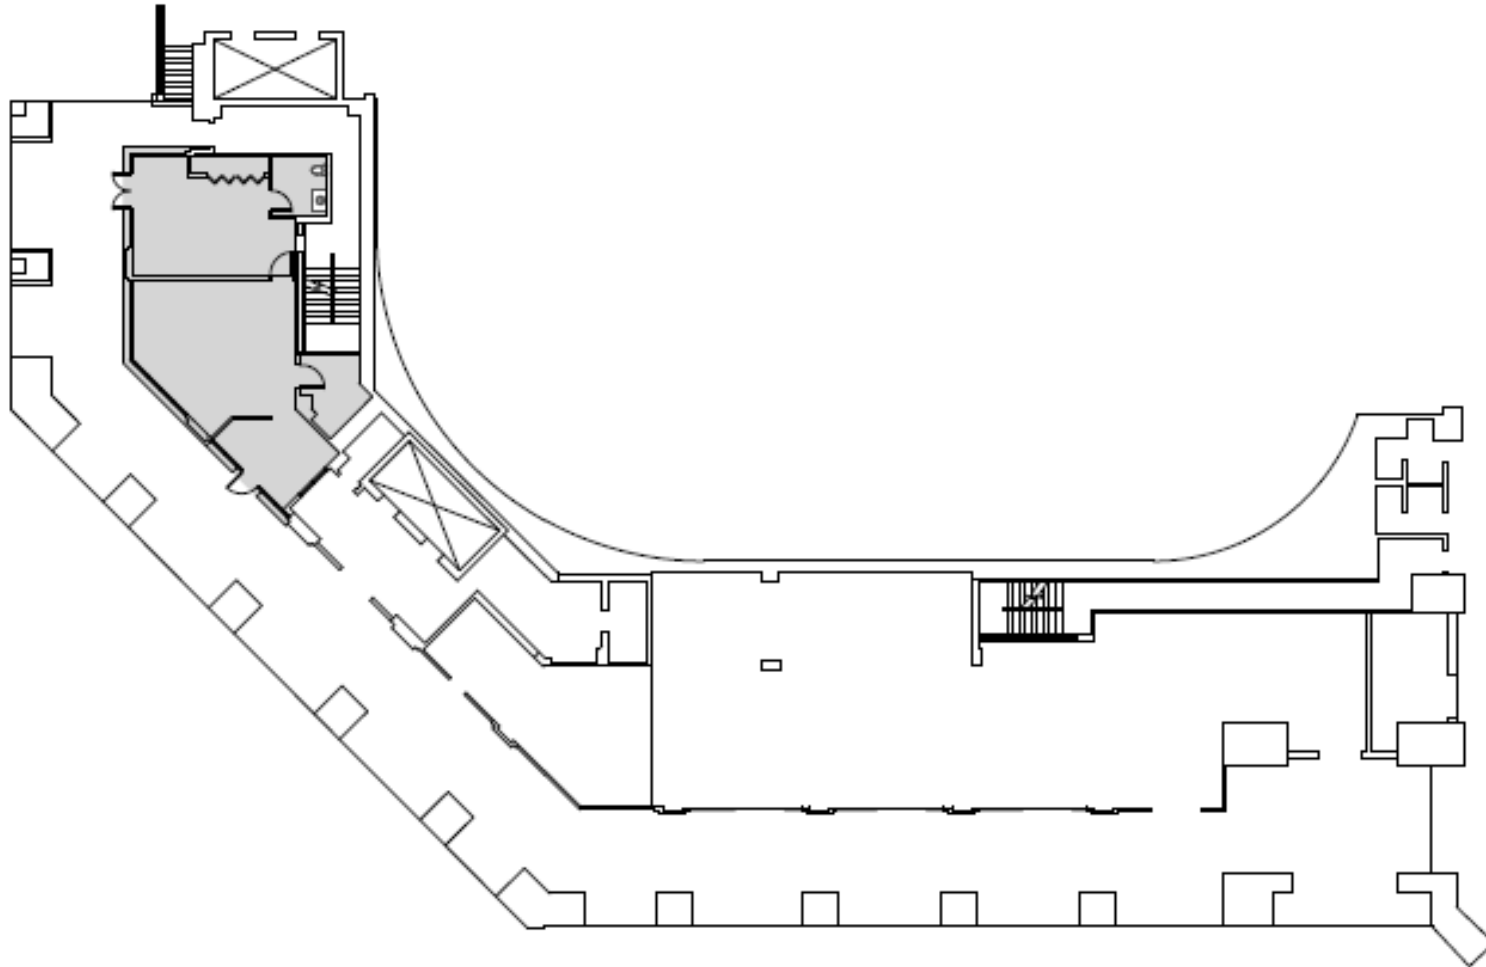

DOUGLAS ENTRANCE

CORAL GABLES, FL

Executive Tower Suite 110 - 1,319 RSF

Represented by: Lena Weeks | Associate | 786.792.5207 | lena.weeks@cushwake.com